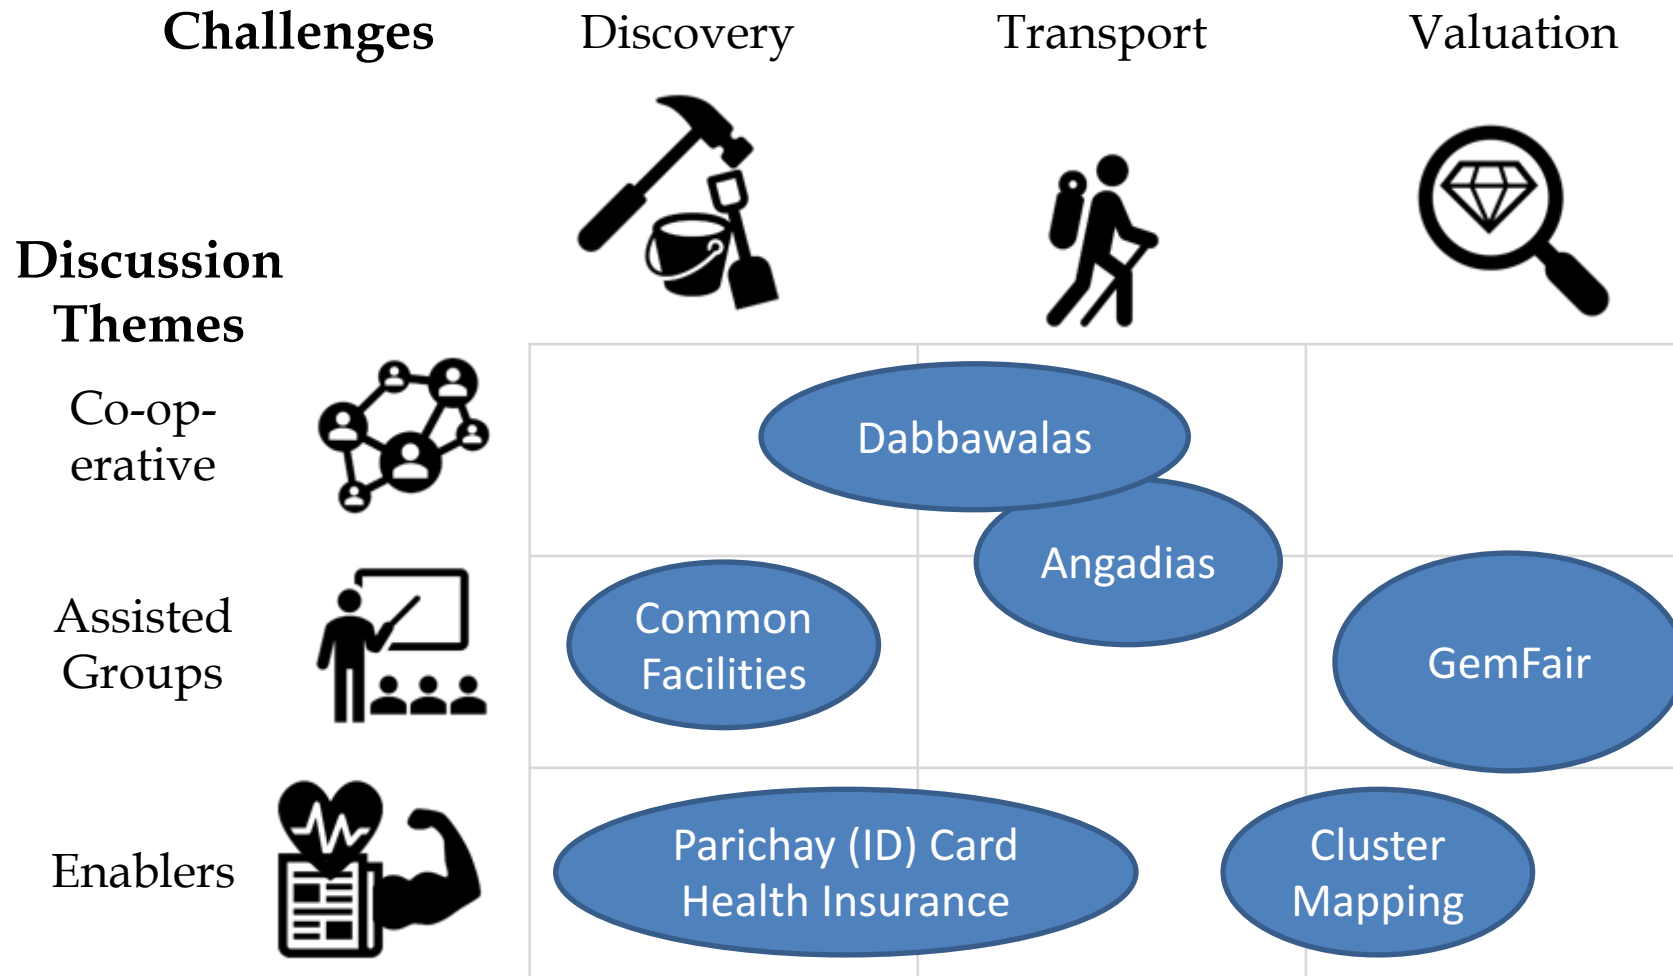

Artisanal Mining Smaller Steps to Larger Outcomes

for
Special Forum
Kimberley Process Intercessional

Mumbai
Moderator : Pranay Narvekar
June 2019

Background and Purpose

- Artisanal mining has been one of the focus areas for the KP
 - Highly informal sector
 - Distributed over large areas
 - Weak infrastructure
- Can solutions can be developed with limited resource availability?
- The purpose of the special forum is
 - Stimulate ideas in the direction of finding answers to artisanal issues
 - Show-case some best practice case studies, both within and outside the industry

Setting Context : Artisanal Challenges & Discussion Themes

Thank You!!

Pranay Narvekar

June 2019